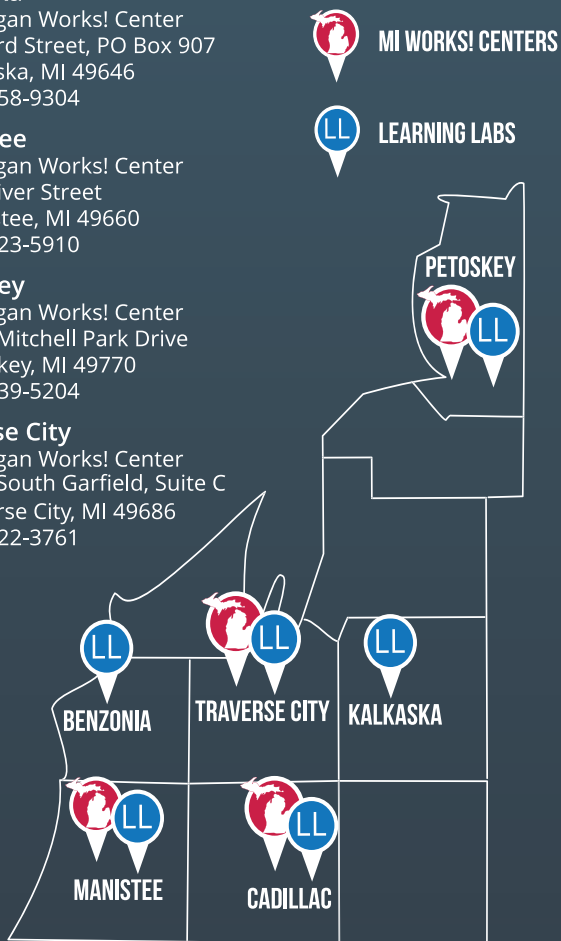

# LAB LOCATIONS

**Benzonia**  
Michigan Works! Learning Lab  
Located in Benzie Area  
Christian Neighbors building  
2804 Benzie Highway  
Benzonia, MI 49616  
231-882-9544

**Cadillac**  
Michigan Works! Center  
401 N. Lake Street— Suite 700  
Cadillac, MI 49601  
231-876-1648

**Kalkaska**  
Michigan Works! Center  
103 3rd Street, PO Box 907  
Kalkaska, MI 49646  
231-258-9304

**Manistee**  
Michigan Works! Center  
400 River Street  
Manistee, MI 49660  
231-723-5910

**Petoskey**  
Michigan Works! Center  
2240 Mitchell Park Drive  
Petoskey, MI 49770  
231-439-5204

**Traverse City**  
Michigan Works! Center  
1209 South Garfield, Suite C  
Traverse City, MI 49686  
231-922-3761

## LEARNING LABS OFFER

- No-cost programs
- Support for students' career goals
- Six sites in Northwest Michigan
- Adult education age 18 and over  
*(those under age 18 eligible with waiver)*

**NWM.ORG/LABS**